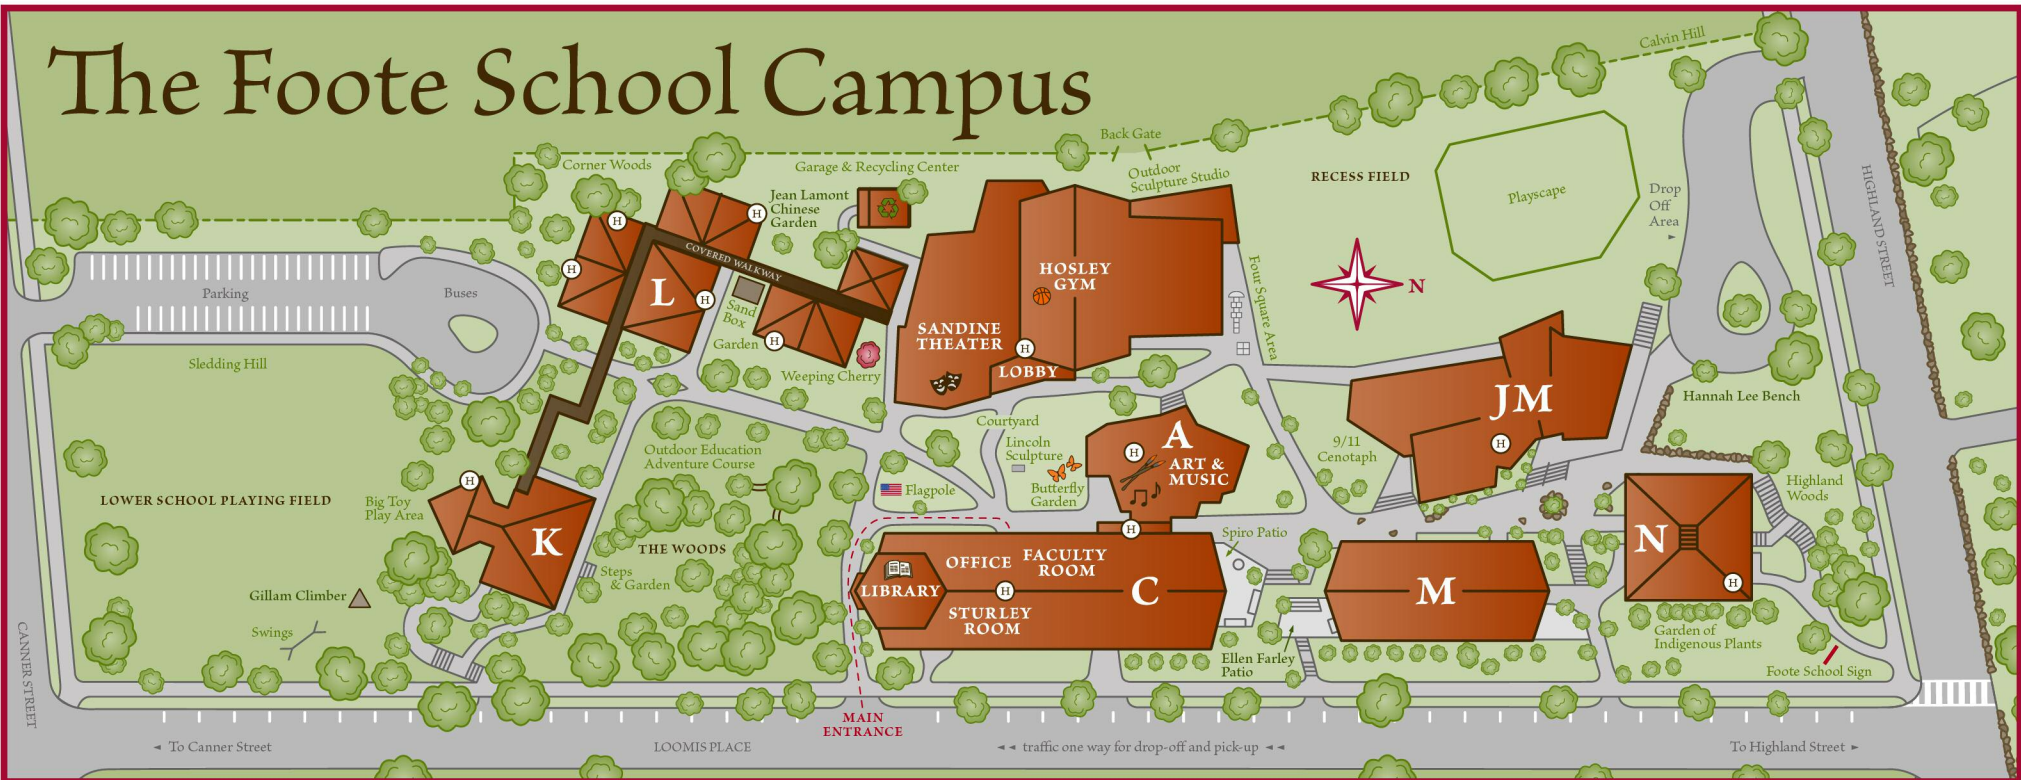

# The Foote School Campus

## KINDERGARTEN (K)

## DIRECTIONS

From I-91 (the Connecticut Turnpike — I-95 — connects with I-91, both east and west at exit 48 in New Haven) take exit 6, Willow Street. At the end of the ramp, turn right and go west on Willow Street to its end at Whitney Avenue. Turn right onto Whitney Avenue, then take the second left onto Highland Street. Go up the hill; the third left is Loomis Place, where the school runs the length of the block on the right.

Visitors may park on the school side of Loomis Place.